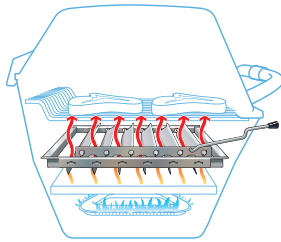

Our **STAINLESS STEEL RETRACT-A-RACK** serves as an added cooking level. Removes in seconds to make room for a turkey or large roast.

**DIAMOND PATTERN COOKING GRIDS** are perfect for cooking veggies and fish.

The **MULTI-POSITION STAINLESS STEEL LID STOP** lifts hood a little or a lot to control heat and smoke.

Add the **ROTISSERIE** to the P3 models, and you can self-baste even the biggest game, turkey, and roasts as they slowly rotate over low heat.

Closed

Open

Broilmaster's exclusive stainless steel **SMOKER SHUTTER**. With one pull of the lever, you can convert your grill to an indirect cooking system – for smoking, roasting, slow cooking, baking and more! Fits P3X & H3X only.