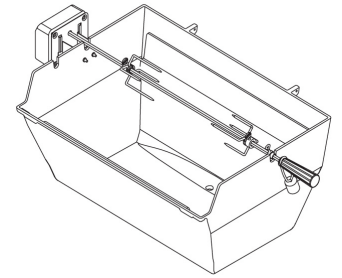

The **MULTI-POSITION STAINLESS STEEL LID STOP** lifts hood a little or a lot to control heat and smoke.

Add the **ROTISSERIE** to the P3 models, and you can self-baste even the biggest game, turkey, and roasts as they slowly rotate over low heat.