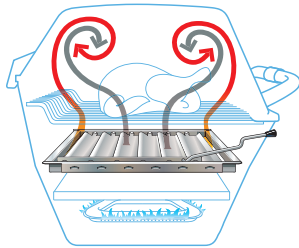

Our **STAINLESS STEEL RETRACT-A-RACK** serves as an added cooking level. Removes in seconds to make room for a turkey or large roast.

**DIAMOND PATTERN COOKING GRIDS** are perfect for cooking veggies and fish.

## GAS GRILLS

**FLARE BUSTER CERAMICS** are uniform in dimensions and thickness for exceptional heat distribution and burner protection.

Our blue flame **STAINLESS STEEL SIDE BURNER** enables you to simmer, saute or fry while you grill. Or choose the Infrared Side Burner to sear steaks, chops and fish.

The **MULTI-POSITION STAINLESS STEEL LID STOP** lifts hood a little or a lot to control heat and smoke.

Add the **ROTISSERIE** to the P3 models, and you can self-baste even the biggest game, turkey, and roasts as they slowly rotate over low heat.

Closed

Open

Broilmaster's exclusive stainless steel **SMOKER SHUTTER**. With one pull of the lever, you can convert your grill to an indirect cooking system – for smoking, roasting, slow cooking, baking and more! Fits P3X & H3X only.