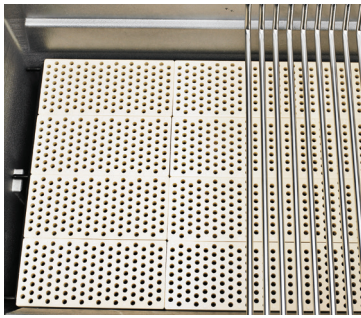

GAS GRILLS

FLARE BUSTER CERAMICS are uniform in dimensions and thickness for exceptional heat distribution and burner protection.